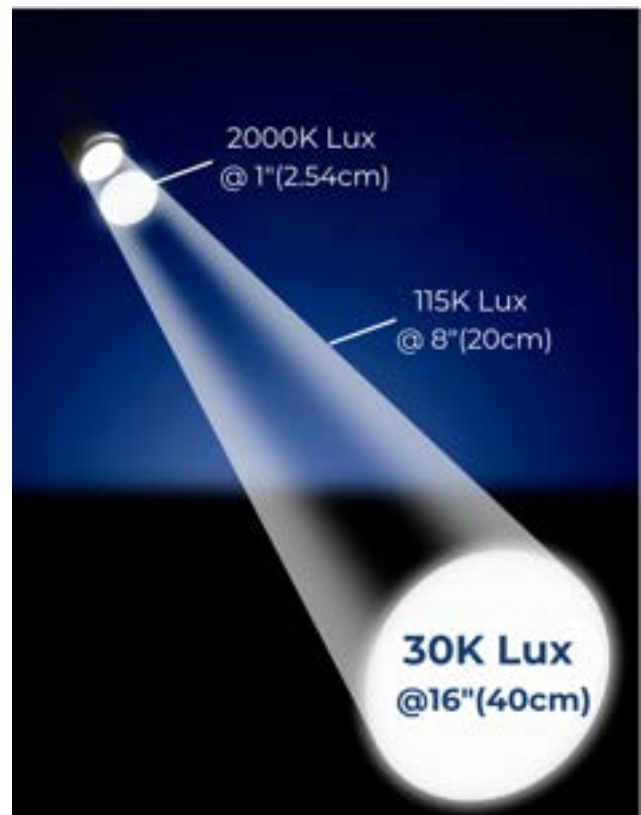

Features:

- 30,000 lux output at 16"/ 40cm distance with a bright, clean, uniform spot
- 20-110mm spot variability at 16"/ 40cm working distance
- Set light level anywhere between the minimum and maximum output
- 4 hour battery life for fully charged battery at maximum output
- Battery life doubles when used at 50% output (power)
- Headband design and patented occipital cradle distributes weight evenly across the head for maximum comfort
- Battery charge gauge easily visible on side of the headband
- 4-5 hour recharge time
- Color temperature is 4,500° K
- Color Rendering Index (CRI) 75
- Classification: FDA Class 1 Device
- Typical LED life: >50,000 hours

System Includes:

- 1 LED headlight with Rear Cranial Support "RCS" headband
- Side mounted battery holster and attenuator
- 2 Rechargeable batteries
- 1 Dual bay charger
- 1 Padded carrying bag with shoulder strap
- Re-useable (autoclavable) Joysticks for positioning module

Designed, Developed and Manufactured in the United States